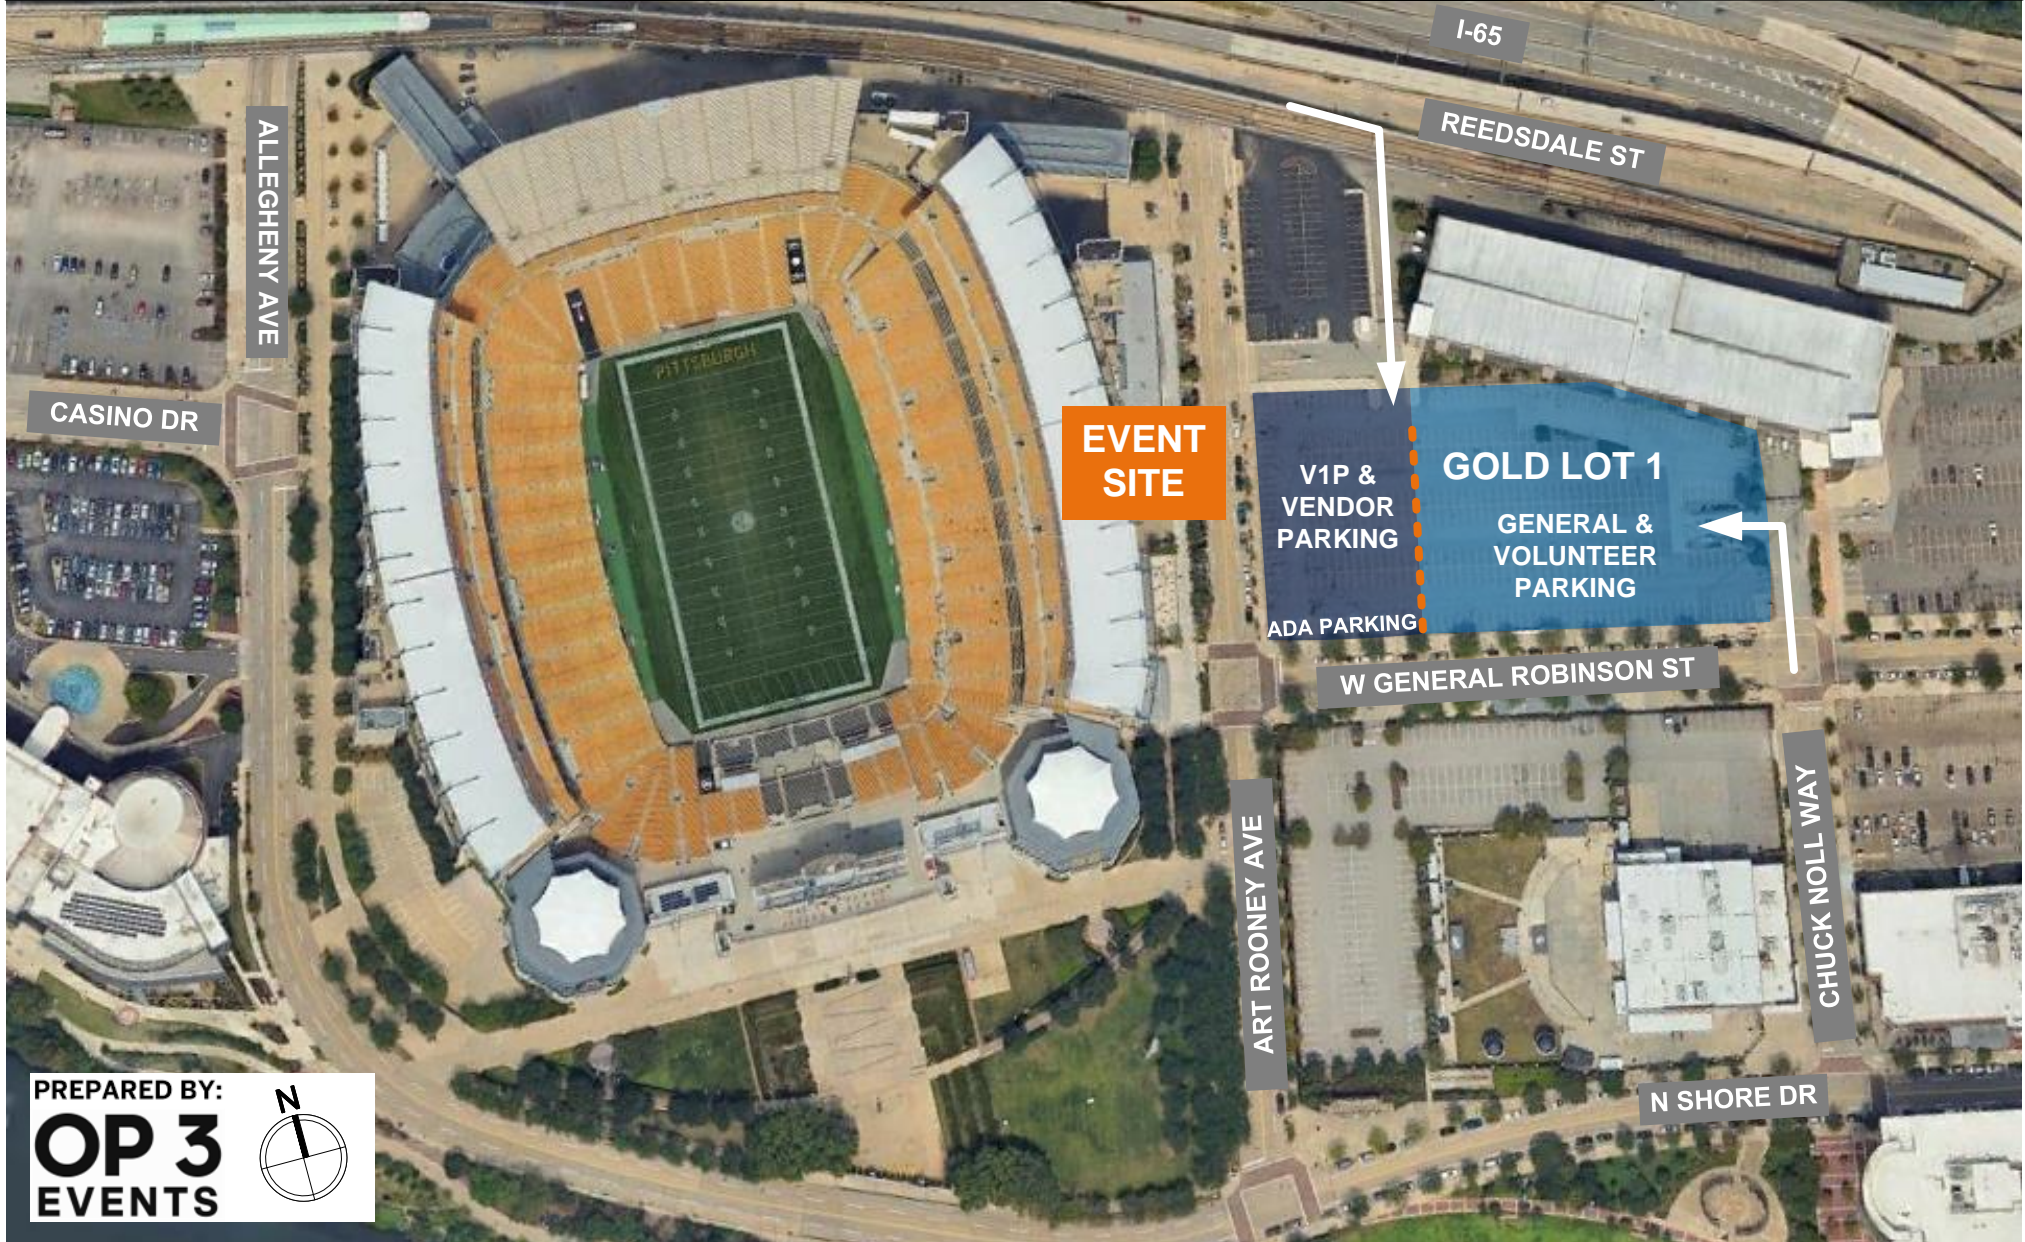

# PARKING MAP

## Acrisure Stadium Fedex Great Hall

100 Art Rooney Ave  
Pittsburgh, PA 15212

Scan for Map to General/Volunteer  
Parking off W General Robinson St:

Scan for Map to V1P/Vendor  
Parking off Reedsdale St:

### Street Closure Beginning at 9:30 AM:

- Art Rooney Ave
- W General Robinson St
- N Shore Dr
- Tony Dorsett Dr
- Reedsdale St
- Casino Dr

PREPARED BY:

# OP 3 EVENTS